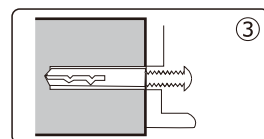

To install to the wooden pillar, use the supplied screws. Drill 3mm diameter holes before screwing. Otherwise, the pillar may be broken.

To install to the wall, make sure solid beam is located behind the area. If there is no beam and only dry wall, the screw cannot be held securely and will come out under load. To install into a dry wall, use the supplied nylon plug. See below for instructions.

CAUTION 最大荷重以上の重さの自転車は搭載できません。
ご使用前に手で持って引っ張り、しっかりと装着されていることを確認してください。

CAUTION DO NOT EXCEED THE WEIGHT LIMIT FOR THIS PRODUCT.
Before using, pull firmly on the Bike Hanger to make sure it is attached correctly to the wall.

①5mm径の下孔をドリルであける。深さはナイロンプラグと同じ25mm。
①Drill the 5mm diameter and 25mm depth hole.

②ナイロンプラグを下孔の中に挿入する。
②Insert the Nylon plug into the hole.

③バイクハンガーVを壁面にあてがいがり位置を合わせる。
③Apply the BikeHanger-V to the wall and align the holes.