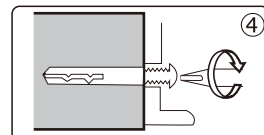

To install to the wooden pillar, use the supplied screws. Drill 3mm diameter holes before screwing. Otherwise, the pillar may be broken.

To install to the wall, make sure solid beam is located behind the area. If there is no beam and only dry wall, the screw cannot be held securely and will come out under load. To install into a dry wall, use the supplied nylon plug. See below for instructions.

CAUTION 最大荷重以上の重さの自転車は搭載できません。
ご使用前に手で持って引っ張り、しっかりと装着されていることを確認してください。

CAUTION DO NOT EXCEED THE WEIGHT LIMIT FOR THIS PRODUCT.
Before using, pull firmly on the Bike Hanger to make sure it is attached correctly to the wall.

①5mm径の下孔をドリルであける。深さはナイロンプラグと同じ25mm。
①Drill the 5mm diameter and 25mm depth hole.

②ナイロンプラグを下孔の中に挿入する。
②Insert the Nylon plug into the hole.

③バイクハンガーVを壁面にあてがいがり位置を合わせる。
③Apply the BikeHanger-V to the wall and align the holes.