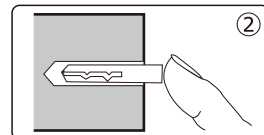

②ナイロンプラグを下孔の中に挿入する。
②Insert the Nylon plug into the hole.